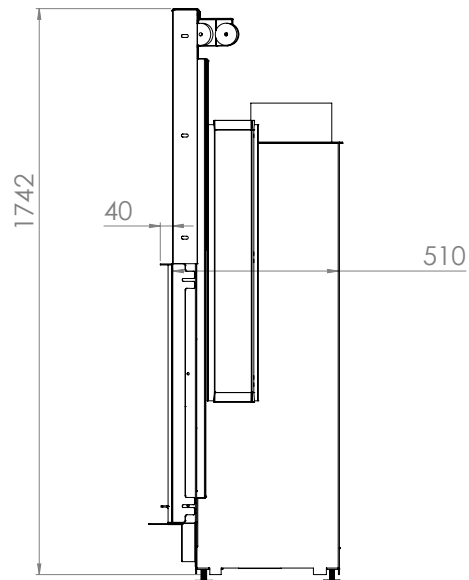

Technical drawing