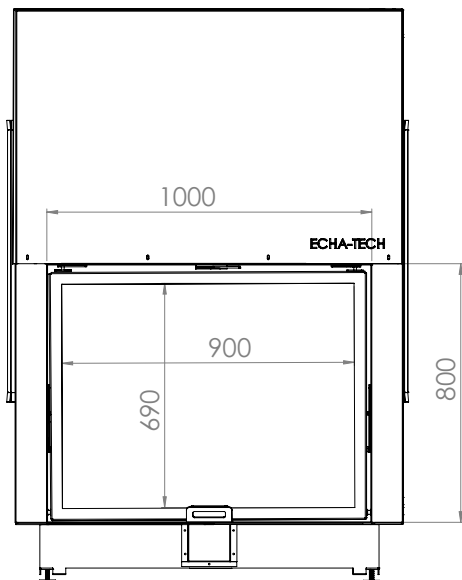

Technical drawing