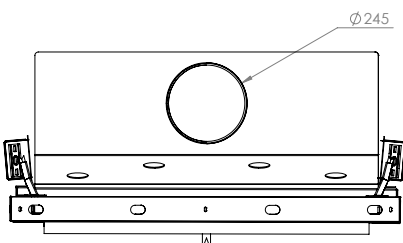

Technical drawing