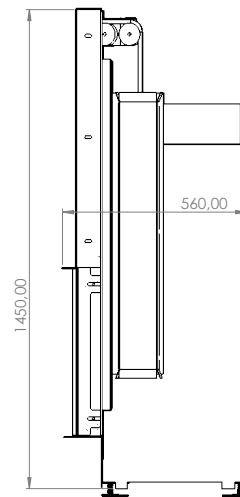

Technical drawing