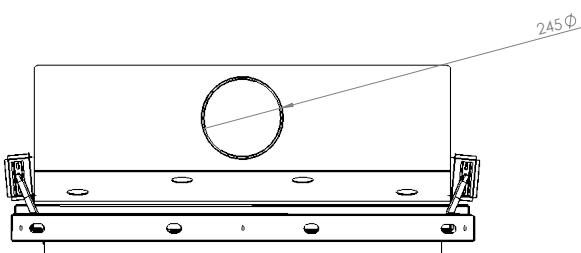

Technical drawing