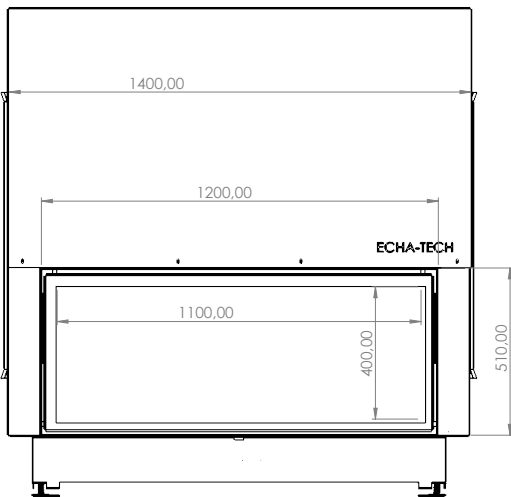

Technical drawing