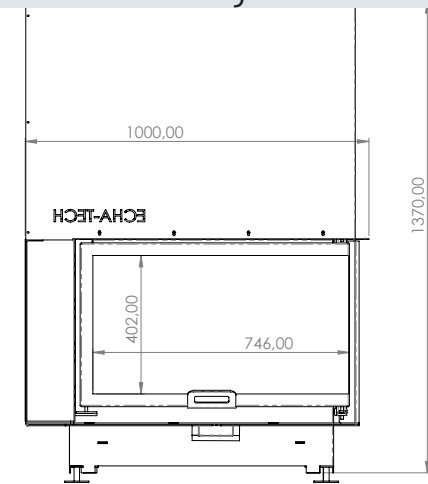

Technical drawing