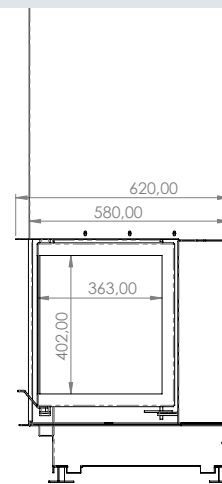

Technical drawing