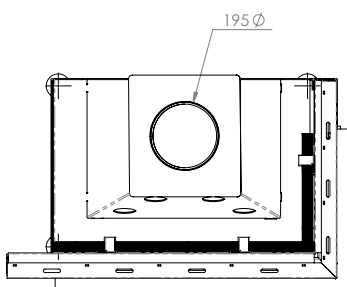

Technical drawing