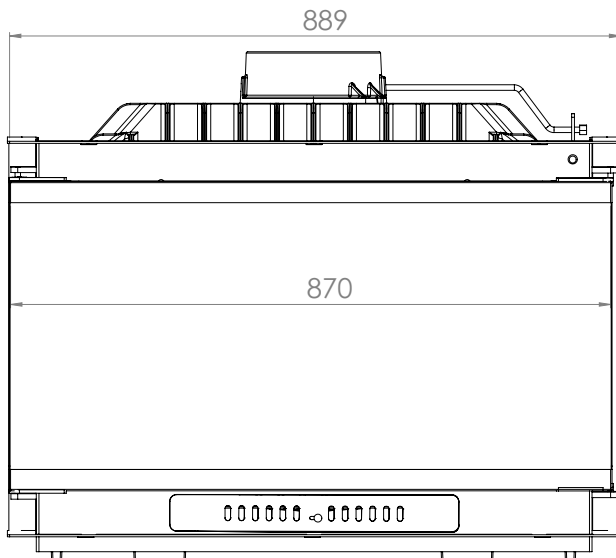

# FONT 800 L R

Model	FONT 800 L R
Heating power range (kW)	8 - 21
Heating efficiency (%)	87
Weight (kg)	200
Material	Cast
Fuel type	Wood
Exhaust outlet diameter (mm)	200
Exhaust gas temperature (°C)	195
Max Wood height (cm)	20
Glass	Ceramic
Stone	Vermiculite
Warranty (Year)	5

## Technical drawing