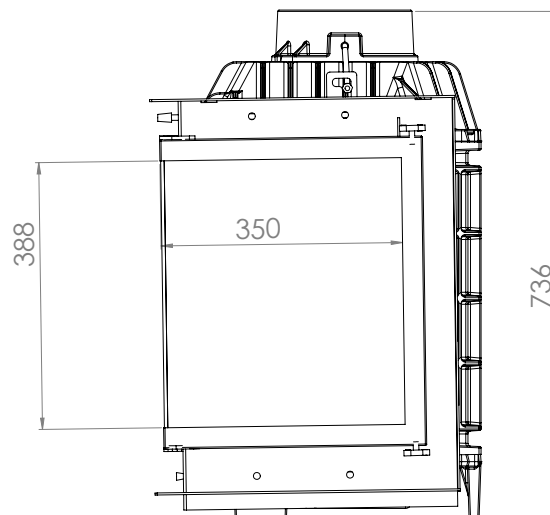

# FONT 800 L R

Model	FONT 800 L R
Heating power range (kW)	8 - 21
Heating efficiency (%)	87
Weight (kg)	200
Material	Cast
Fuel type	Wood
Exhaust outlet diameter (mm)	200
Exhaust gas temperature (°C)	195
Max Wood height (cm)	20
Glass	Ceramic
Stone	Vermiculite
Warranty (Year)	5

## Technical drawing