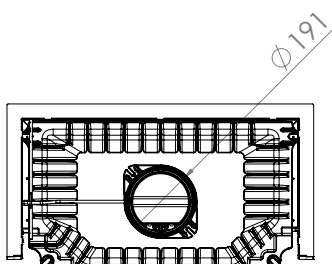

# FONT 800 L R

Model	FONT 800 L R
Heating power range (kW)	8 - 21
Heating efficiency (%)	87
Weight (kg)	200
Material	Cast
Fuel type	Wood
Exhaust outlet diameter (mm)	200
Exhaust gas temperature (°C)	195
Max Wood height (cm)	20
Glass	Ceramic
Stone	Vermiculite
Warranty (Year)	5

## Technical drawing