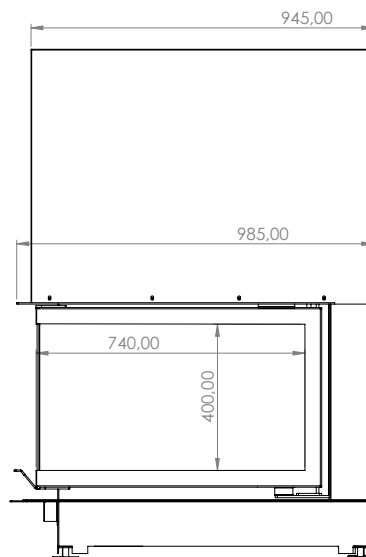

Technical drawing