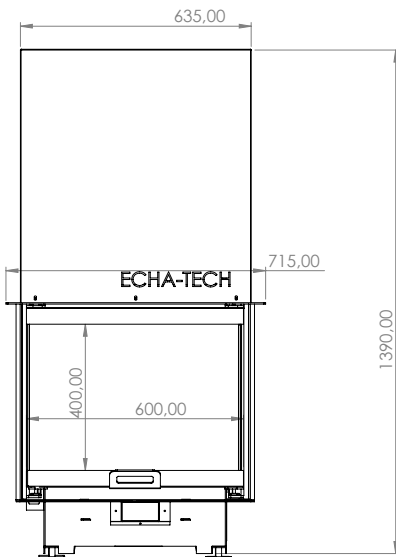

Technical drawing