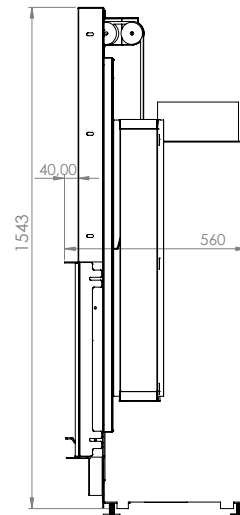

Technical drawing