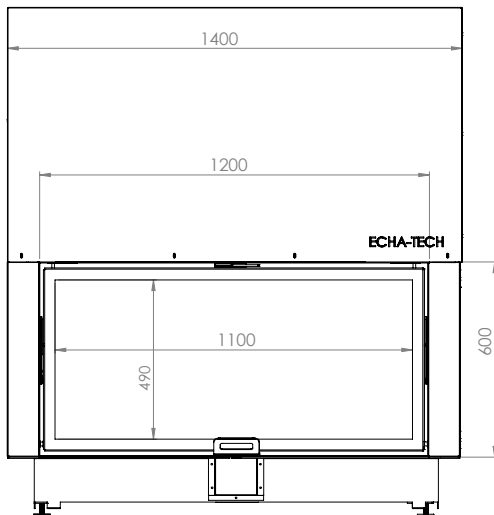

Technical drawing