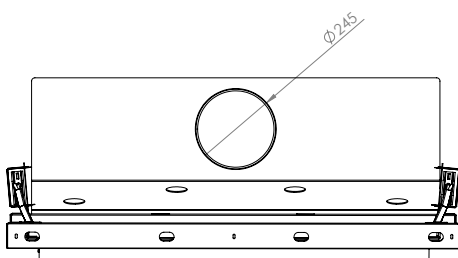

Technical drawing