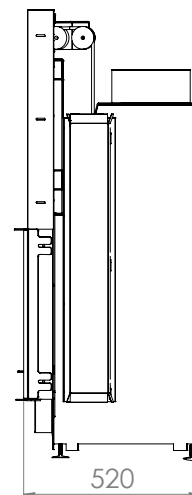

# FLAT 80x55

Model	FLAT 80 x 55
Heating power range (kW)	6,5 - 17
Heating efficiency (%)	85
Weight (kg)	220
Material	Steel
Fuel type	Wood
Exhaust outlet diameter (mm)	200
Exhaust gas temperature (°C)	160
Max Wood Length (cm)	20
Glass	Ceramic
Stone	Vermiculite
Warranty (Year)	5

## Technical drawing