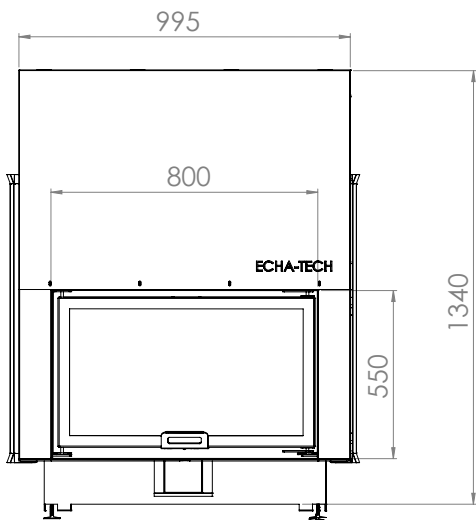

# FLAT 80x55

Model	FLAT 80 x 55
Heating power range (kW)	6,5 - 17
Heating efficiency (%)	85
Weight (kg)	220
Material	Steel
Fuel type	Wood
Exhaust outlet diameter (mm)	200
Exhaust gas temperature (°C)	160
Max Wood Length (cm)	20
Glass	Ceramic
Stone	Vermiculite
Warranty (Year)	5

## Technical drawing