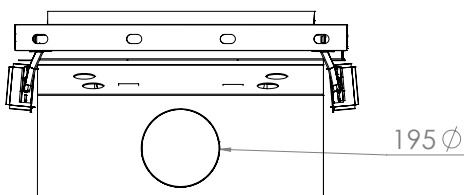

# FLAT 80x55

Model	FLAT 80 x 55
Heating power range (kW)	6,5 - 17
Heating efficiency (%)	85
Weight (kg)	220
Material	Steel
Fuel type	Wood
Exhaust outlet diameter (mm)	200
Exhaust gas temperature (°C)	160
Max Wood Length (cm)	20
Glass	Ceramic
Stone	Vermiculite
Warranty (Year)	5

## Technical drawing