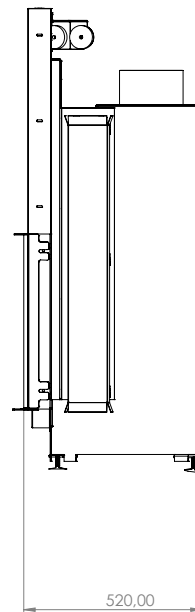

# FLAT 90x55

Model	FLAT 90 x 55
Heating power range (kW)	12 - 18
Heating efficiency (%)	84
Weight (kg)	250
Material	Steel
Fuel type	Wood
Exhaust outlet diameter (mm)	200
Exhaust gas temperature (°C)	220
Max Wood Length (cm)	25
Glass	Ceramic
Stone	Vermiculite
Warranty (Year)	5

## Technical drawing