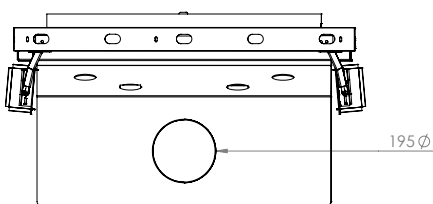

# FLAT 90x55

Model	FLAT 90 x 55
Heating power range (kW)	12 - 18
Heating efficiency (%)	84
Weight (kg)	250
Material	Steel
Fuel type	Wood
Exhaust outlet diameter (mm)	200
Exhaust gas temperature (°C)	220
Max Wood Length (cm)	25
Glass	Ceramic
Stone	Vermiculite
Warranty (Year)	5

## Technical drawing