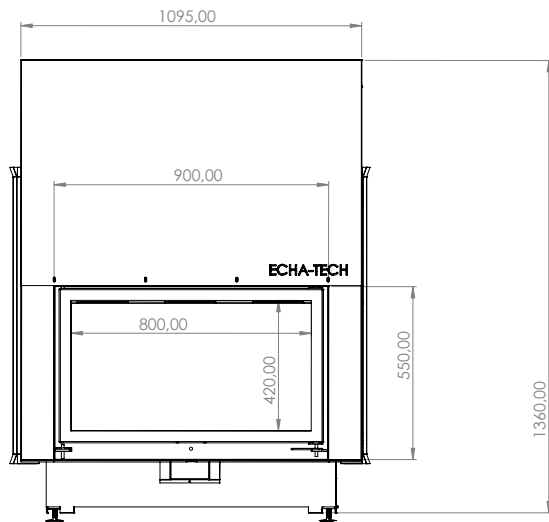

# FLAT 90x55

Model	FLAT 90 x 55
Heating power range (kW)	12 - 18
Heating efficiency (%)	84
Weight (kg)	250
Material	Steel
Fuel type	Wood
Exhaust outlet diameter (mm)	200
Exhaust gas temperature (°C)	220
Max Wood Length (cm)	25
Glass	Ceramic
Stone	Vermiculite
Warranty (Year)	5

## Technical drawing