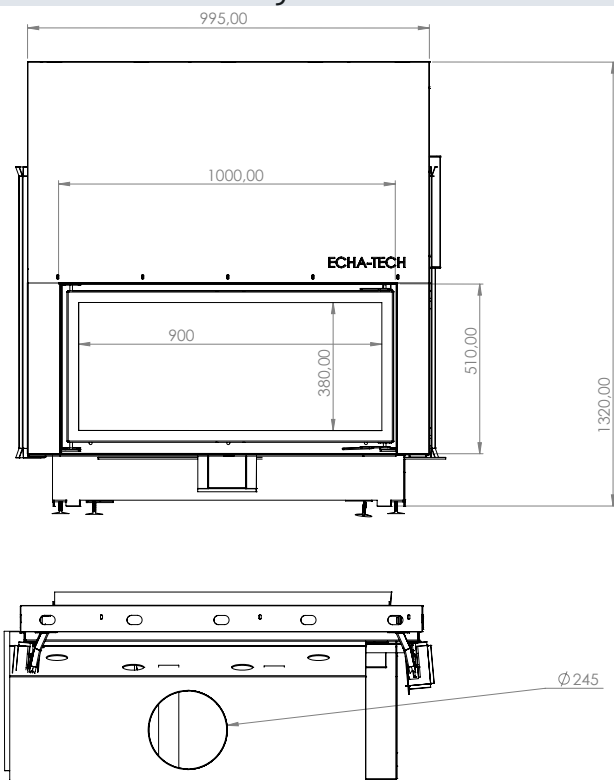

FLAT 100x51

Model	FLAT 100 x 51
Heating power range (kW)	7,5 - 22
Heating efficiency (%)	85
Weight (kg)	260
Material	Steel
Fuel type	Wood
Exhaust outlet diameter (mm)	200
Exhaust gas temperature (°C)	200
Max Wood height (cm)	20
Glass	Ceramic
Stone	Vermiculite
Warranty (Year)	5

Technical drawing

Certificates