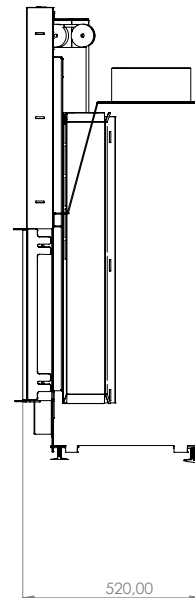

Technical drawing