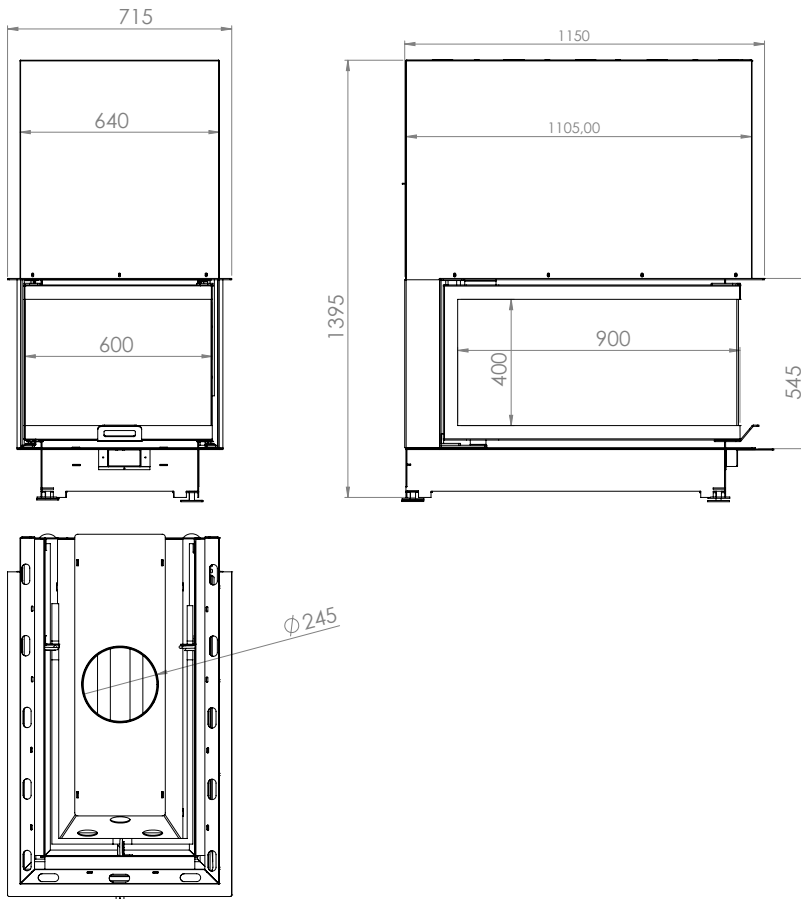

EPI 60x90

Model	EPI 60 x 90
Heating power range (kW)	8 - 21
Heating efficiency (%)	85
Weight (kg)	280
Material	Steel
Fuel type	Wood
Exhaust outlet diameter (mm)	200
Exhaust gas temperature (°C)	250
Max Wood height (cm)	20
Glass	Ceramic
Stone	Vermiculite
Warranty (Year)	5

Technical drawing

Certificates