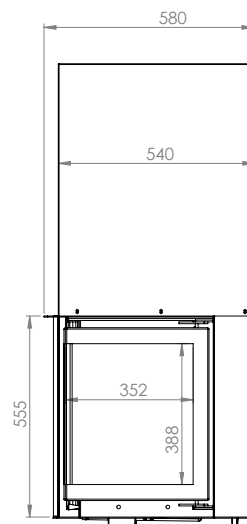

# FONT 800 R G

Model	FONT 800 R G
Heating power range (kW)	8 - 21
Heating efficiency (%)	85
Weight (kg)	200
Material	Cast
Fuel type	Wood
Exhaust outlet diameter (mm)	200
Exhaust gas temperature (°C)	190
Max Wood height (cm)	20
Glass	Ceramic
Stone	Vermiculite
Warranty (Year)	5

## Technical drawing