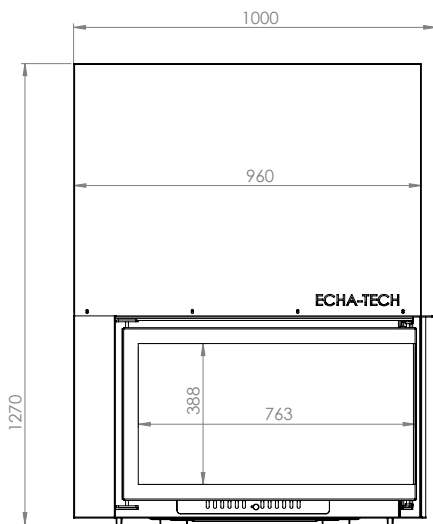

# FONT 800 R G

Model	FONT 800 R G
Heating power range (kW)	8 - 21
Heating efficiency (%)	85
Weight (kg)	200
Material	Cast
Fuel type	Wood
Exhaust outlet diameter (mm)	200
Exhaust gas temperature (°C)	190
Max Wood height (cm)	20
Glass	Ceramic
Stone	Vermiculite
Warranty (Year)	5

## Technical drawing