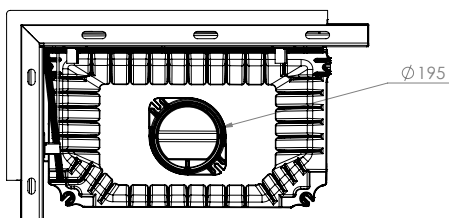

# FONT 800 R G

Model	FONT 800 R G
Heating power range (kW)	8 - 21
Heating efficiency (%)	85
Weight (kg)	200
Material	Cast
Fuel type	Wood
Exhaust outlet diameter (mm)	200
Exhaust gas temperature (°C)	190
Max Wood height (cm)	20
Glass	Ceramic
Stone	Vermiculite
Warranty (Year)	5

## Technical drawing