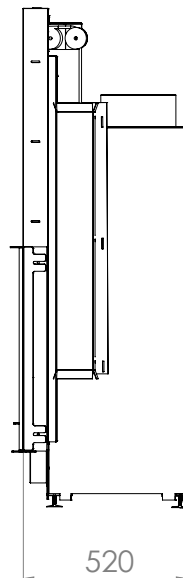

# FLAT 80x64

Model	FLAT 80 x 64
Heating power range (kW)	6,5 - 17
Heating efficiency (%)	85
Weight (kg)	220
Material	Steel
Fuel type	Wood
Exhaust outlet diameter (mm)	200
Exhaust gas temperature (°C)	160
Max Wood height (cm)	20
Glass	Ceramic
Stone	Vermiculite
Warranty (Year)	5

## Technical drawing