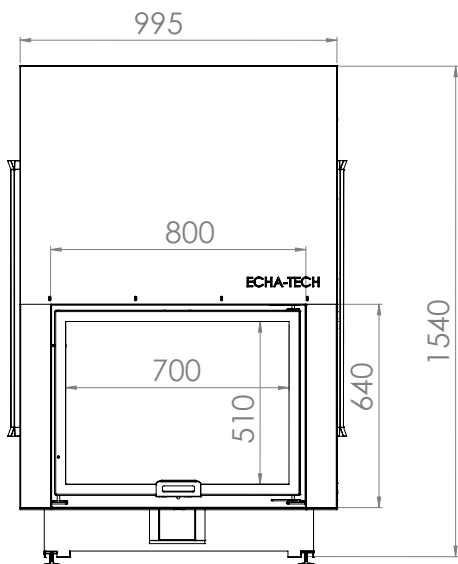

# FLAT 80x64

Model	FLAT 80 x 64
Heating power range (kW)	6,5 - 17
Heating efficiency (%)	85
Weight (kg)	220
Material	Steel
Fuel type	Wood
Exhaust outlet diameter (mm)	200
Exhaust gas temperature (°C)	160
Max Wood height (cm)	20
Glass	Ceramic
Stone	Vermiculite
Warranty (Year)	5

## Technical drawing