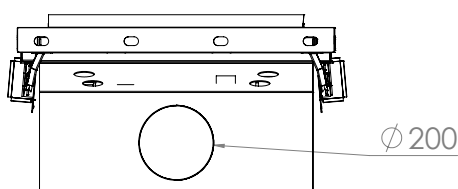

# FLAT 80x64

Model	FLAT 80 x 64
Heating power range (kW)	6,5 - 17
Heating efficiency (%)	85
Weight (kg)	220
Material	Steel
Fuel type	Wood
Exhaust outlet diameter (mm)	200
Exhaust gas temperature (°C)	160
Max Wood height (cm)	20
Glass	Ceramic
Stone	Vermiculite
Warranty (Year)	5

## Technical drawing